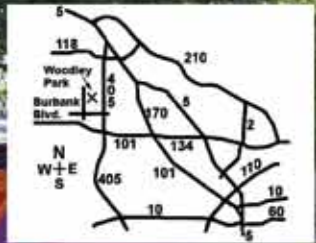

CHRYSLER PERFORMANCE WEST
PO Box 3127
Granada Hills, CA 91344

ATTENTION!!!

Entry gate opens at 7 a.m. and CLOSSES at 10 a.m.
All entrants must remain PARKED UNTIL 1 P.M.
No parking on dirt areas along Woodley Ave.